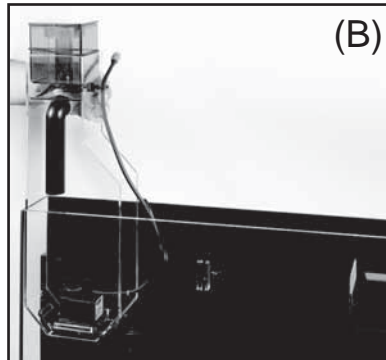

CPR AQUATIC, INC

www.cprusa.com

CPR Aquatic's AeroFuge combines the benefits of the popular AeroForce protein skimmer and AquaFuge refugium in one easy to set up unit. The

AeroFuge is a complete filtration system utilizing an efficient recirculating skimmer as the primary device to remove harmful dissolved organics. The refugium will supplement denitrification and nutrient export to help maintain a clean and well balanced system. The refugium will also help feed the aquarium with a more diverse population of live food while also stabilizing pH.

Additional Features

- Overflow grate - retain macro algae in refugium (A)
- Black back - minimize light transfer to display tank
- Dual body recirculating skimmer (B)
- Degassing water return (C)
- Light - maximize macro algae growth (DX Models)