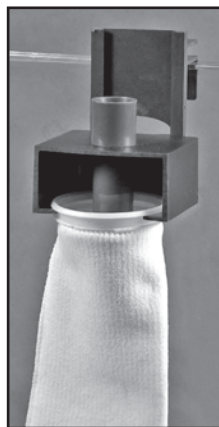

mounting bracket
(Euro-brace rims
up to 1/2" Wide)

SCKIT4 Parts Included

SCKIT71 Parts Included
(SCKIT72 has 2 inlet pipes)

SCKITMDX

SCKIT4DX

SCKIT71DX

SCKIT72DX

SCKITM (4" Pre-filter bag)

Features:

- For use with 4" pre-filter bag and any size overflow tubing
- Mounts to vertical aquarium rims up to 3/4" thick

Size: 5 1/8" L x 4 3/4" W x 1 3/8" H

CPR Aquatic, INC • P.O. Box 1111 • 3749 West End Rd., Arcata, CA 95521