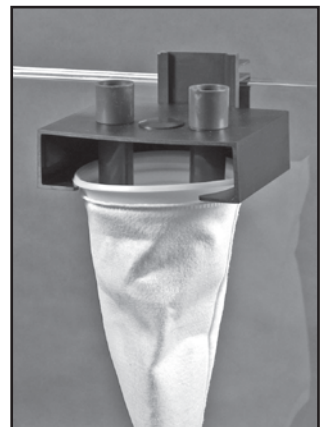

SOCK-it

*Make Mechanical
Filtration Easy!*

Features

- ✓ **Pre-Filter Bag Holder with Adjustable Height**
- ✓ **Installs onto Vertical & Euro-braced Tanks**
- ✓ **Extendable Inlet Reduce Noise & Splashing**
- ✓ **Designed for 4" & 7" Pre-Filter Bags**
- ✓ **Available in Three Configurations**

Included:

- Black holder & adjustable inlet tube included
- Attachment bracket for vertical & euro-brace rims
- Connects to standard 1" fittings, pipe & hose
- Pre-filter bag (4" or 7")- *deluxe models only*

mounting bracket
(Euro-brace rims
up to 1/2" Wide)

SCKIT4 Parts Included

SCKIT71 Parts Included
(SCKIT72 has 2 inlet pipes)

SCKITMDX

SCKIT4DX

SCKIT71DX

SCKIT72DX

SCKITM (4" Pre-filter bag)

Features:

- For use with 4" pre-filter bag and any size overflow tubing
- Mounts to vertical aquarium rims up to 3/4" thick

Size: 5 1/8" L x 4 3/4" W x 1 3/8" H

CPR Aquatic, INC • P.O. Box 1111 • 3749 West End Rd., Arcata, CA 95521