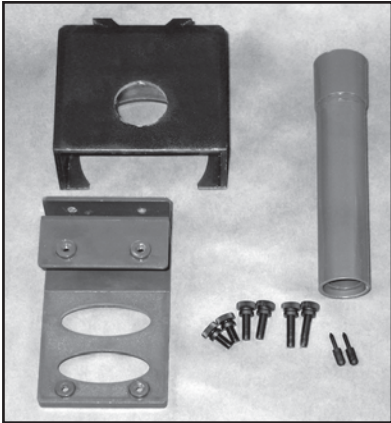

Included:

- Black holder & adjustable inlet tube included
- Attachment bracket for vertical & euro-brace rims
- Connects to standard 1" fittings, pipe & hose
- Pre-filter bag (4" or 7")- *deluxe models only*

Specifications:

SCKIT4 Size: 4 3/4" L x 4 3/4" W x 2 3/8" H

Space Required: ~ 5" x 5"

SCKIT71 / SCKIT72 Size: 8 3/8" L x 7" W x 2 1/2" H

Space Required: ~ 7 1/2" x 8 1/2"

mounting bracket
(vertical spaces
up to 1 3/8" Wide)

mounting bracket
(Euro-brace rims
up to 1/2" Wide)

SCKIT4 Parts Included

SCKIT71 Parts Included
(SCKIT72 has 2 inlet pipes)

SCKITMDX

SCKIT4DX

SCKIT71DX

SCKIT72DX

SCKITM (4" Pre-filter bag)

Features:

- For use with 4" pre-filter bag and any size overflow tubing
- Mounts to vertical aquarium rims up to 3/4" thick

Size: 5 1/8" L x 4 3/4" W x 1 3/8" H

CPR Aquatic, INC • P.O. Box 1111 • 3749 West End Rd., Arcata, CA 95521